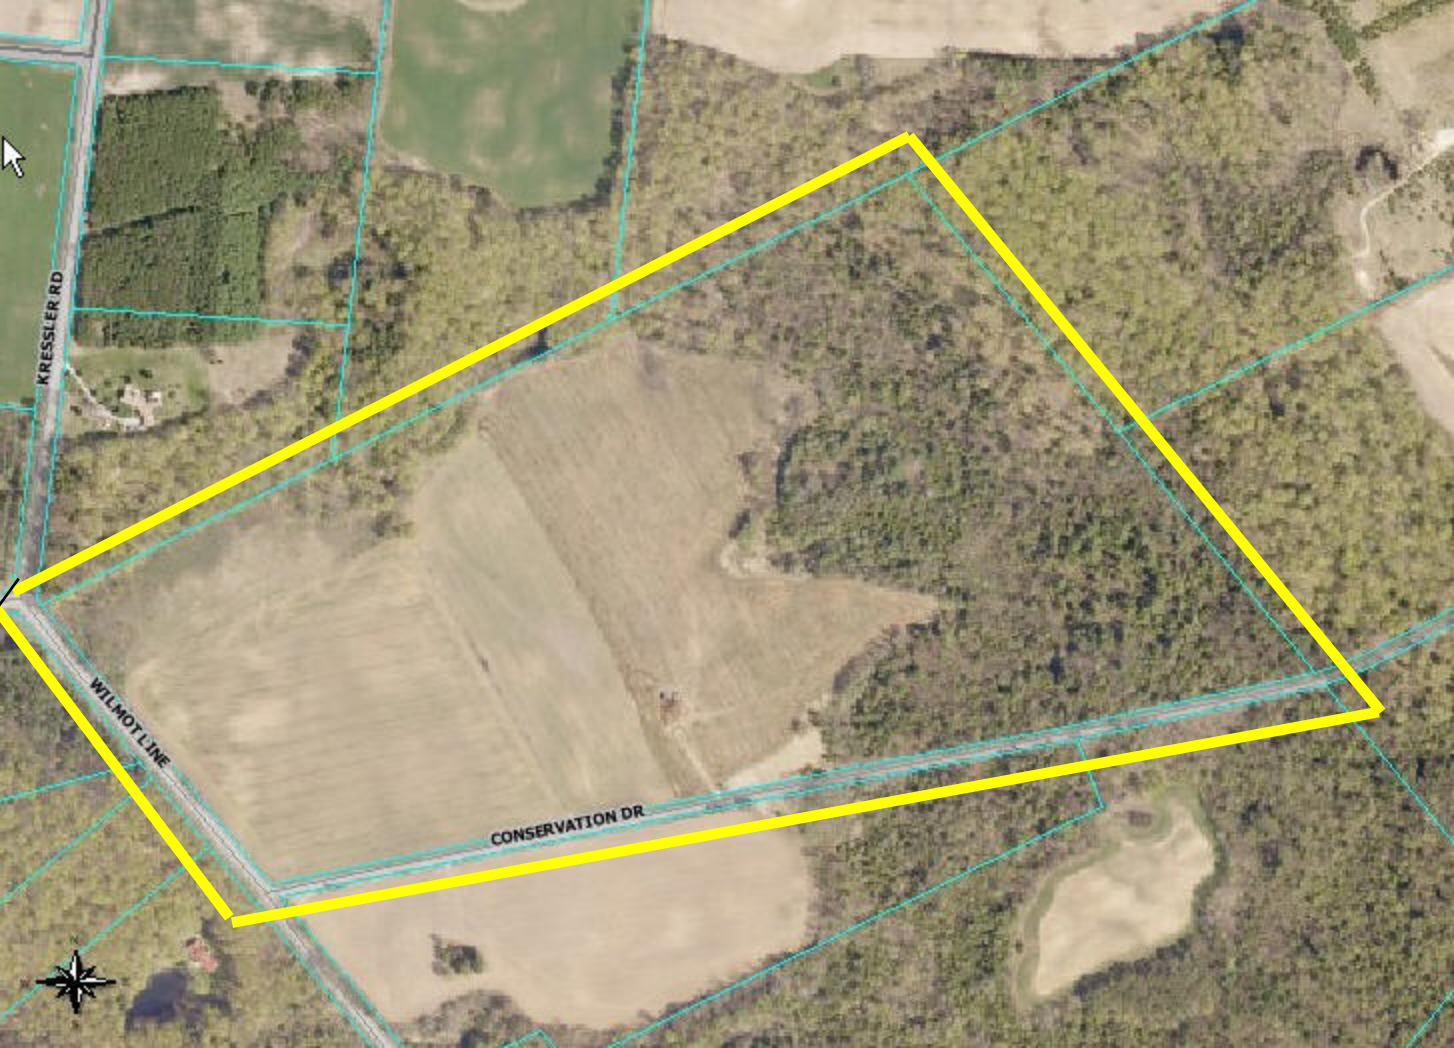

2009/03/30 14:15

Coverage Areas & Coordinates
Copyright © 2009

Approx Conservation Dr Lands Waterloo, Ontario, Canada

KRESSLER RD

WEIMAR LINE

KRESSLER RD

BISCH ST

CONSERVATION DR

SCHWAR ST

REGAL PL

WILMOT LINE

BERLETT'S RD

WIDEMAN RD

WINTERBERRY AVE

WOOLGRASS AVE

LAURELWOOD DR

CREEK SIDE DR

FOREST GATE CRES

BUTTERCUP CRT

ERASVILLE RD

KRESSLER RD

WILMOT LINE

CONSERVATION DR