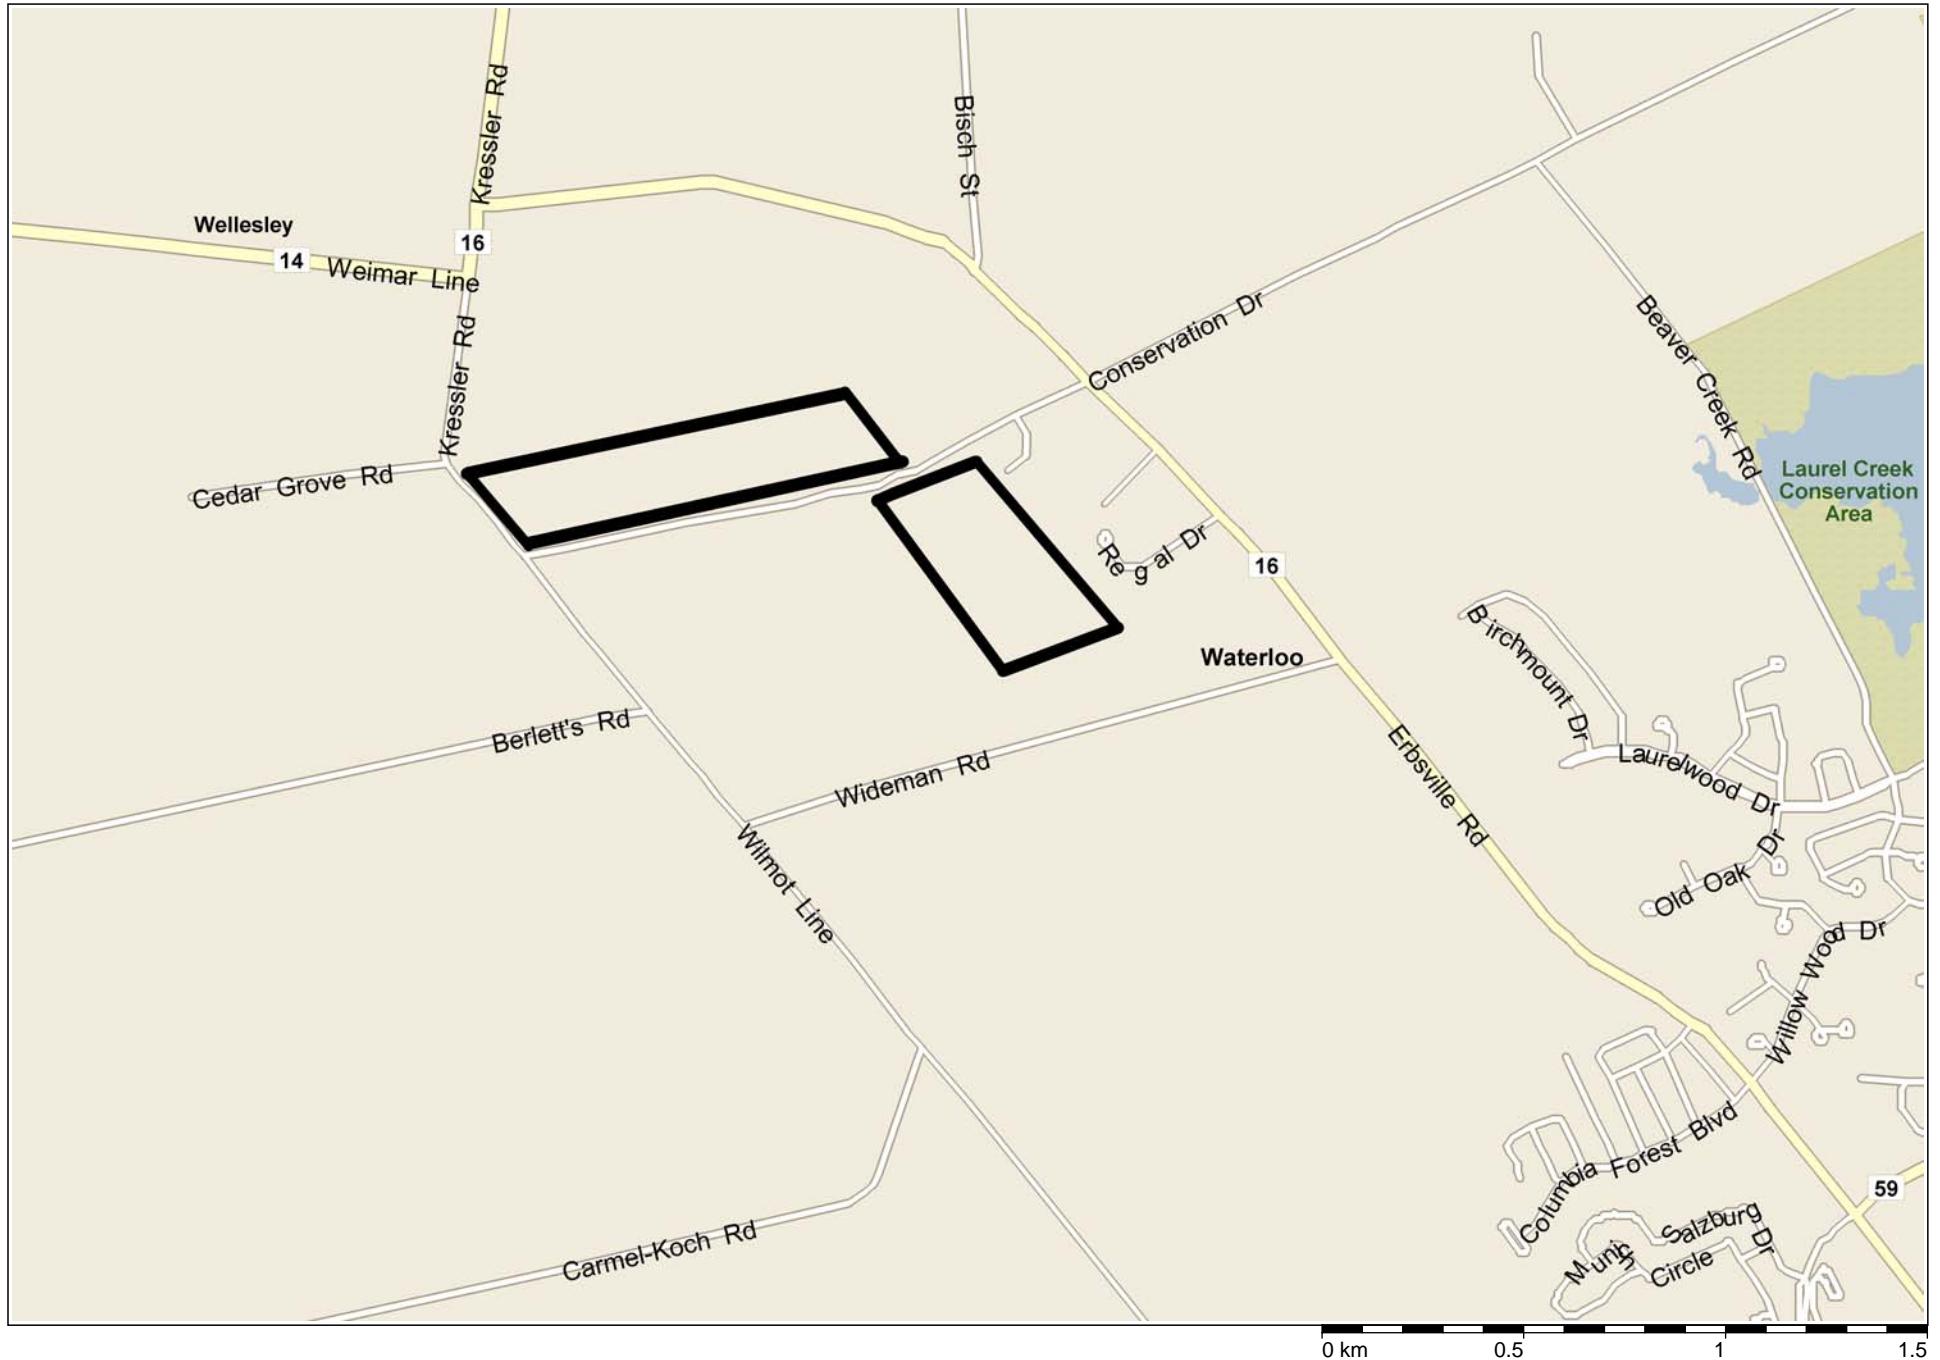

2009/03/30 14:15

Coverage Areas & Coordinates
Copyright © 2009

Approx Conservation Dr Lands Waterloo, Ontario, Canada

KRESSLER RD

WEIMAR LINE

KRESSLER RD

BISCH ST

CONSERVATION DR

SCHWAR ST

REGAL PL

WILMOT LINE

BERLETT'S RD

WIDEMAN RD

WINTERBERRY AVE

WOOLGRASS AVE

LAURELWOOD DR

CREEK SIDE DR

FOREST GATE CRES

BUTTERCUP CRT

ERASVILLE RD

KRESSLER RD

WILMOT LINE

CONSERVATION DR