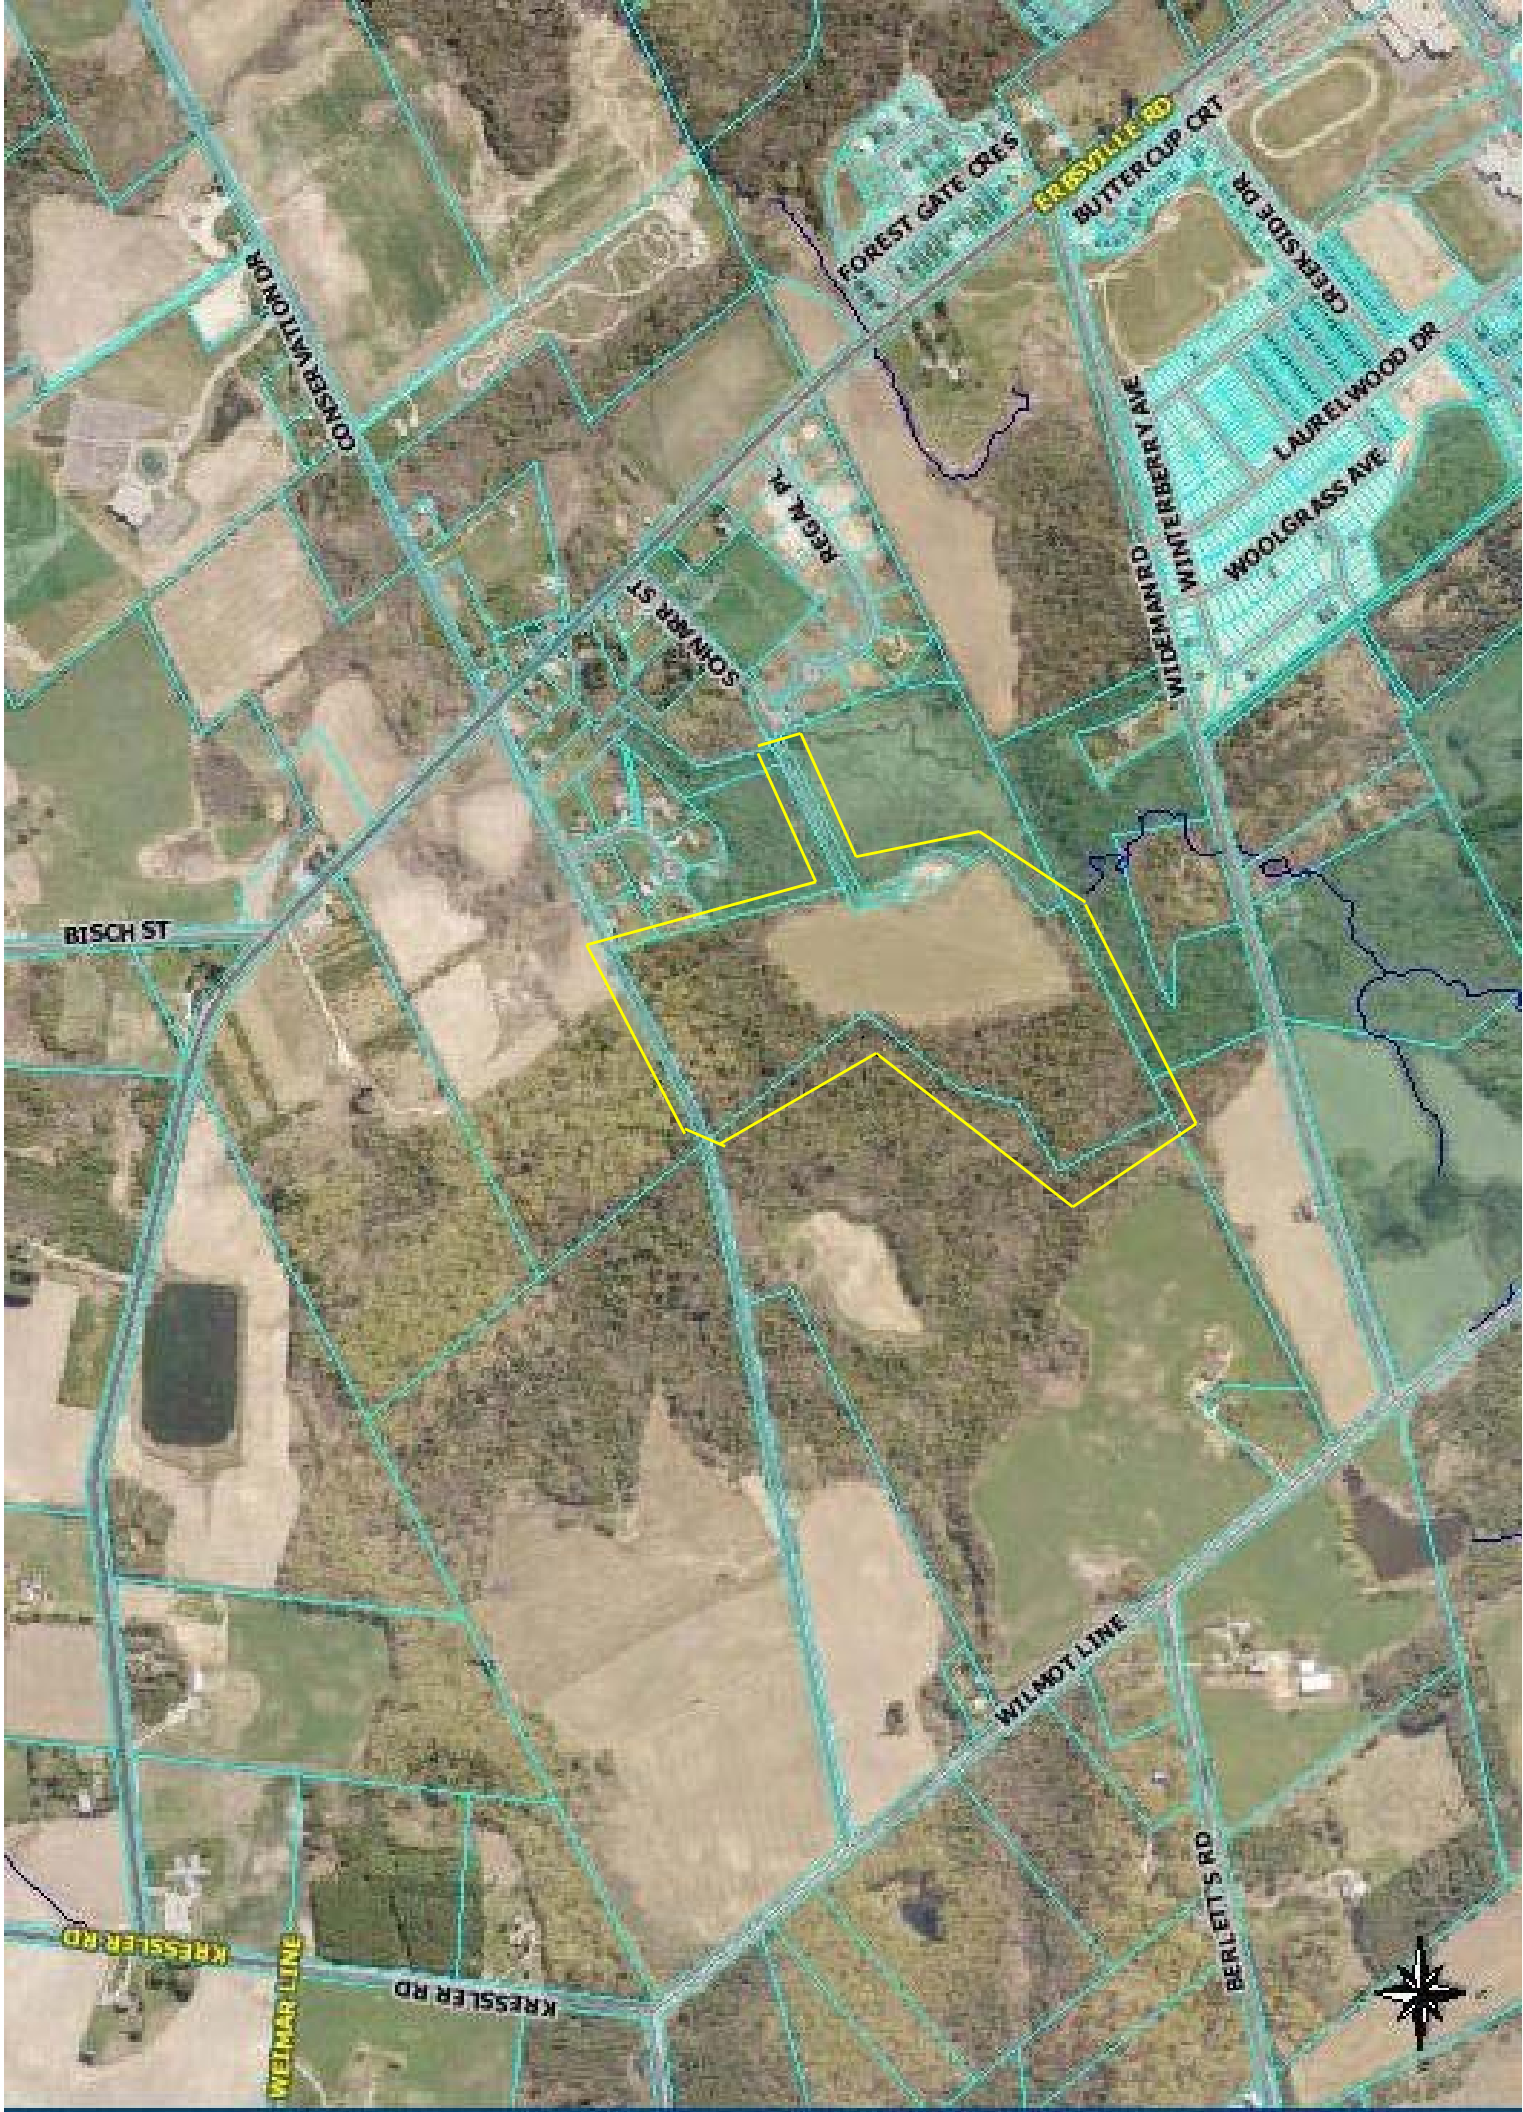

Conservation / Schnarr Drive Vacant Land Waterloo

Compilation Date: April 8 2009

Owner: Sugarbush Holdings Limited

Property Description: 0 Conservation Drive Tract German Company PT Lot 45

Roll Number: 040 001 04101 0000

Acreage: 37.71 Acres

Zoning: Agricultural Residential

Description and Amenities:

Updates to this file are to follow

5147 06/01/6002

Approx Conservation Dr Lands Waterloo, Ontario, Canada

CONSERVATION DR

FOREST GATE CRES

CROSSVILLE RD

BUTTERCUP CRT

GREEK SIDE DR

WILLOWBROOK DR

LAURELWOOD DR

REGAN PL

SOMERS ST

BISCH ST

WILNOT LINE

BERLETT'S RD

KRESSLER RD

WEIMAR LINE

KRESSLER RD