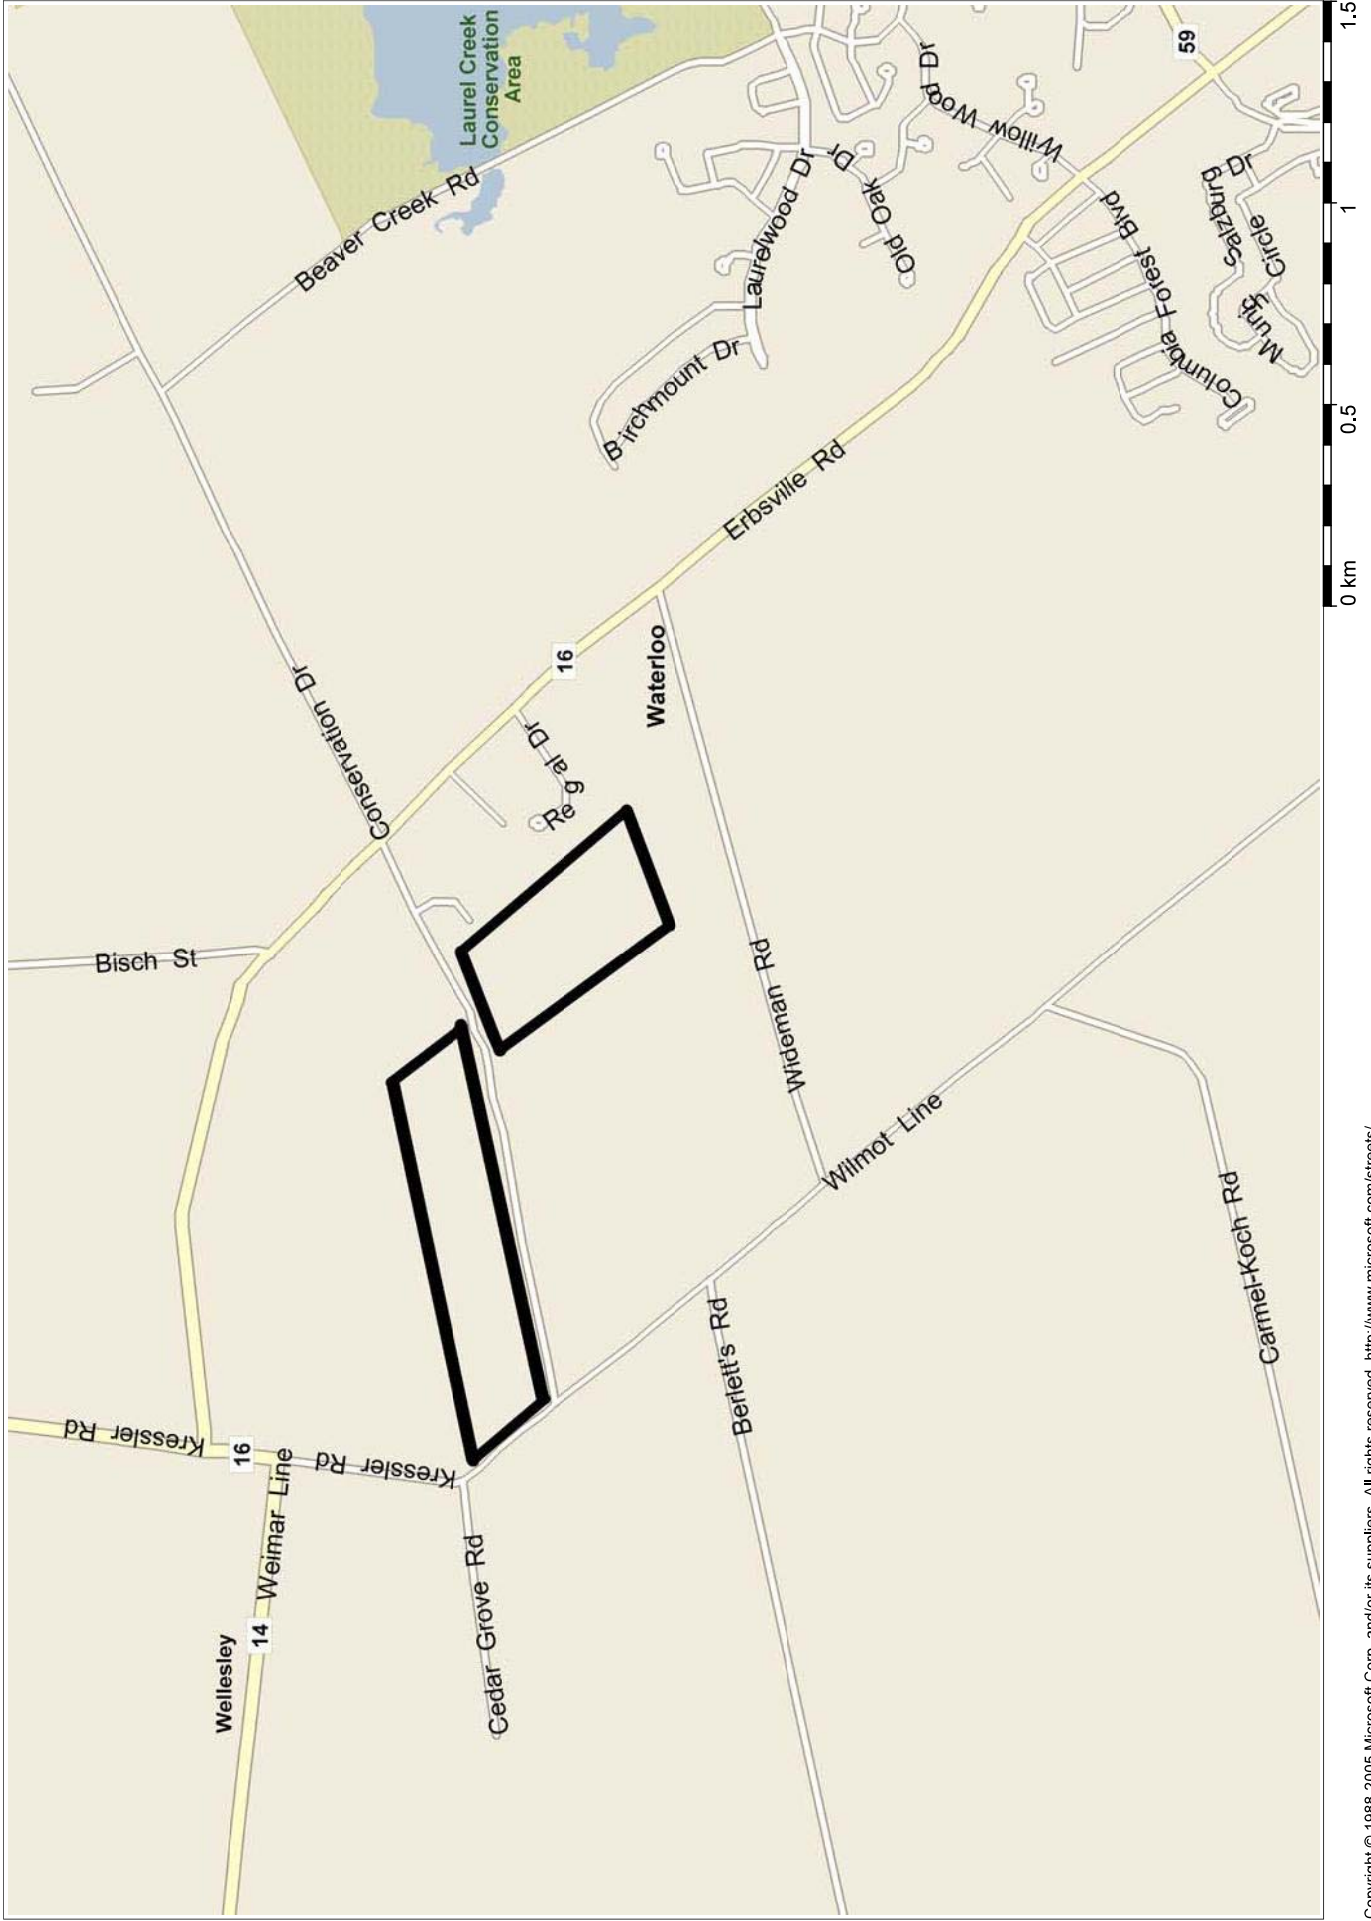

Conservation / Schnarr Drive Vacant Land Waterloo

Compilation Date: April 8 2009

Owner: Sugarbush Holdings Limited

Property Description: 0 Conservation Drive Tract German Company PT Lot 45

Roll Number: 040 001 04101 0000

Acreage: 37.71 Acres

Zoning: Agricultural Residential

Description and Amenities:

Updates to this file are to follow

5147 06/01/6002

Approx Conservation Dr Lands Waterloo, Ontario, Canada

CONSERVATION DR

FOREST GATE CRES

CROSSVILLE RD

BUTTERCUP CRT

GREEK SIDE DR

WILLOWBROOK DR

LAURELWOOD DR

REGAN PL

SOMERS ST

BISCH ST

WILNOT LINE

BERLETT'S RD

KRESSLER RD

WEIMAR LINE

KRESSLER RD